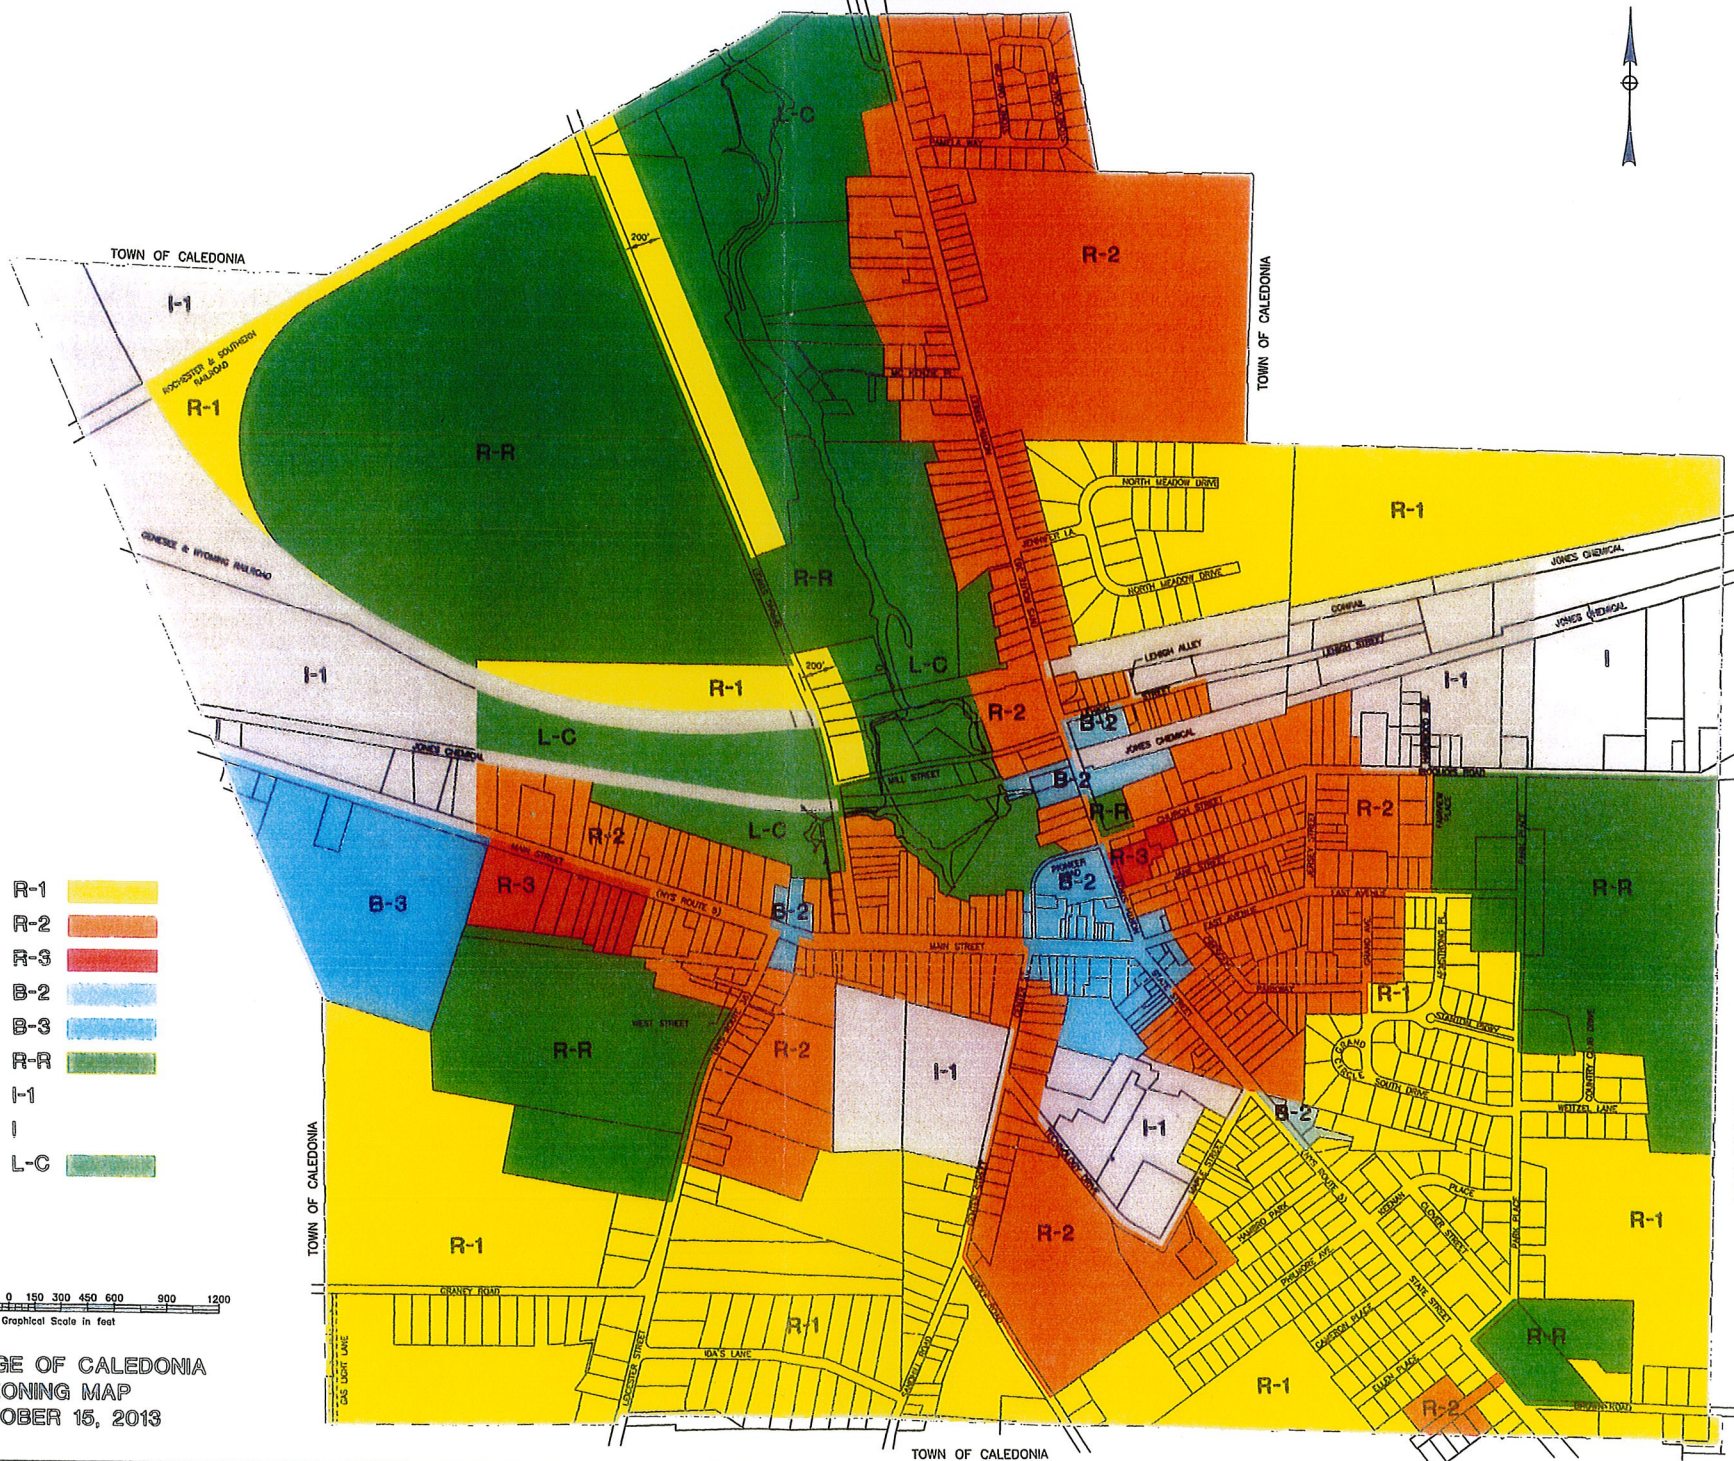

MONROE COUNTY
TOWN OF WHEATLAND

- R-1
- R-2
- R-3
- B-2
- B-3
- R-R
- I-1
- L-C

VILLAGE OF CALEDONIA
ZONING MAP
OCTOBER 15, 2013